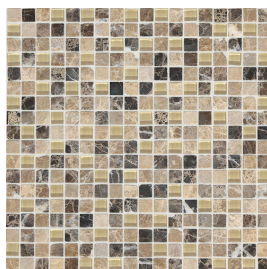

## UPGRADE FLOORING OPTIONS

DuraCeramic Tile by Congoleum

**Color:** DS34 Slate Greige

**Color:** EL04 Fossil

**Color:** RE43 Light Greige

**Color:** RE44 Stormfront

**Color:** SA41 Bisque Stone

**Color:** SI43 Chocolate

**Color:** SI54 Terra Slate

**Color:** VS36 Stormy Night

SI43 Pictured

**UPGRADE FLOORING OPTIONS**

Snapstone 6"x24" Floor Tile

Natural

Walnut

Weathered Gray

Weathered Gray Pictured

**UPGRADE WALL & FLOOR TILES**

Noce 12x12 & 6x6

Noce 2x2

Wheat 12x12 & 6x6

Wheat 2x2

Natural 6x24

Rustic Bay 6x24

Gunstock 6x24

Smoky Black 6x24

**UPGRADE BACKSPLASH/FEATURE TILE OPTIONS**

White Rain

Tuscan Blend

Cobblestone

Stackstone