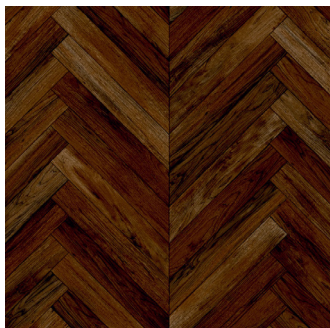

230 Bamboo

500 Pepperdust

700 Brown Straw

139 Sand

138 Marble

### STANDARD VINYL FLOORING OPTIONS

LuxFlor Cushioned Vinyl by Congoleum

Color: LX265

Color: LX172

Color: LX241

Color: LX270

Color: LX266

Color: LX245

Color: LX260

Color: LX271

Color: LX240

Color: LX252

Color: LX182

Color: LX272

**UPGRADE FLOORING OPTIONS**

**Laminate Flooring by Shaw**