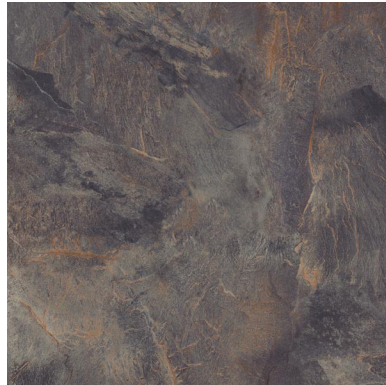

## UPGRADE FLOORING OPTIONS

DuraCeramic Tile by Congoleum

**Color:** DS34 Slate Greige

**Color:** EL04 Fossil

**Color:** RE43 Light Greige

**Color:** RE44 Stormfront

**Color:** SA41 Bisque Stone

**Color:** SI43 Chocolate

**Color:** SI54 Terra Slate

**Color:** VS36 Stormy Night

SI43 Pictured

**UPGRADE FLOORING OPTIONS**

Snapstone 6"x24" Floor Tile

Natural

Walnut

Weathered Gray