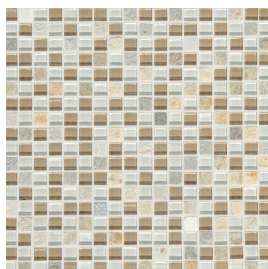

## UPGRADE FLOORING OPTIONS

DuraCeramic Tile by Congoleum

**Color:** DS34 Slate Greige

**Color:** EL04 Fossil

**Color:** RE43 Light Greige

**Color:** RE44 Stormfront

**Color:** SA41 Bisque Stone

**Color:** SI43 Chocolate

**Color:** SI54 Terra Slate

**Color:** VS36 Stormy Night

SI43 Pictured

**UPGRADE FLOORING OPTIONS**

Snapstone 6"x24" Floor Tile

Natural

Walnut

Weathered Gray

Weathered Gray Pictured

**UPGRADE WALL & FLOOR TILES**

Noce 12x12 & 6x6

Noce 2x2

Wheat 12x12 & 6x6

Wheat 2x2

Natural 6x24

Rustic Bay 6x24

Gunstock 6x24

Smoky Black 6x24

**UPGRADE BACKSPLASH/FEATURE TILE OPTIONS**

White Rain

Tuscan Blend

Cobblestone

Stackstone